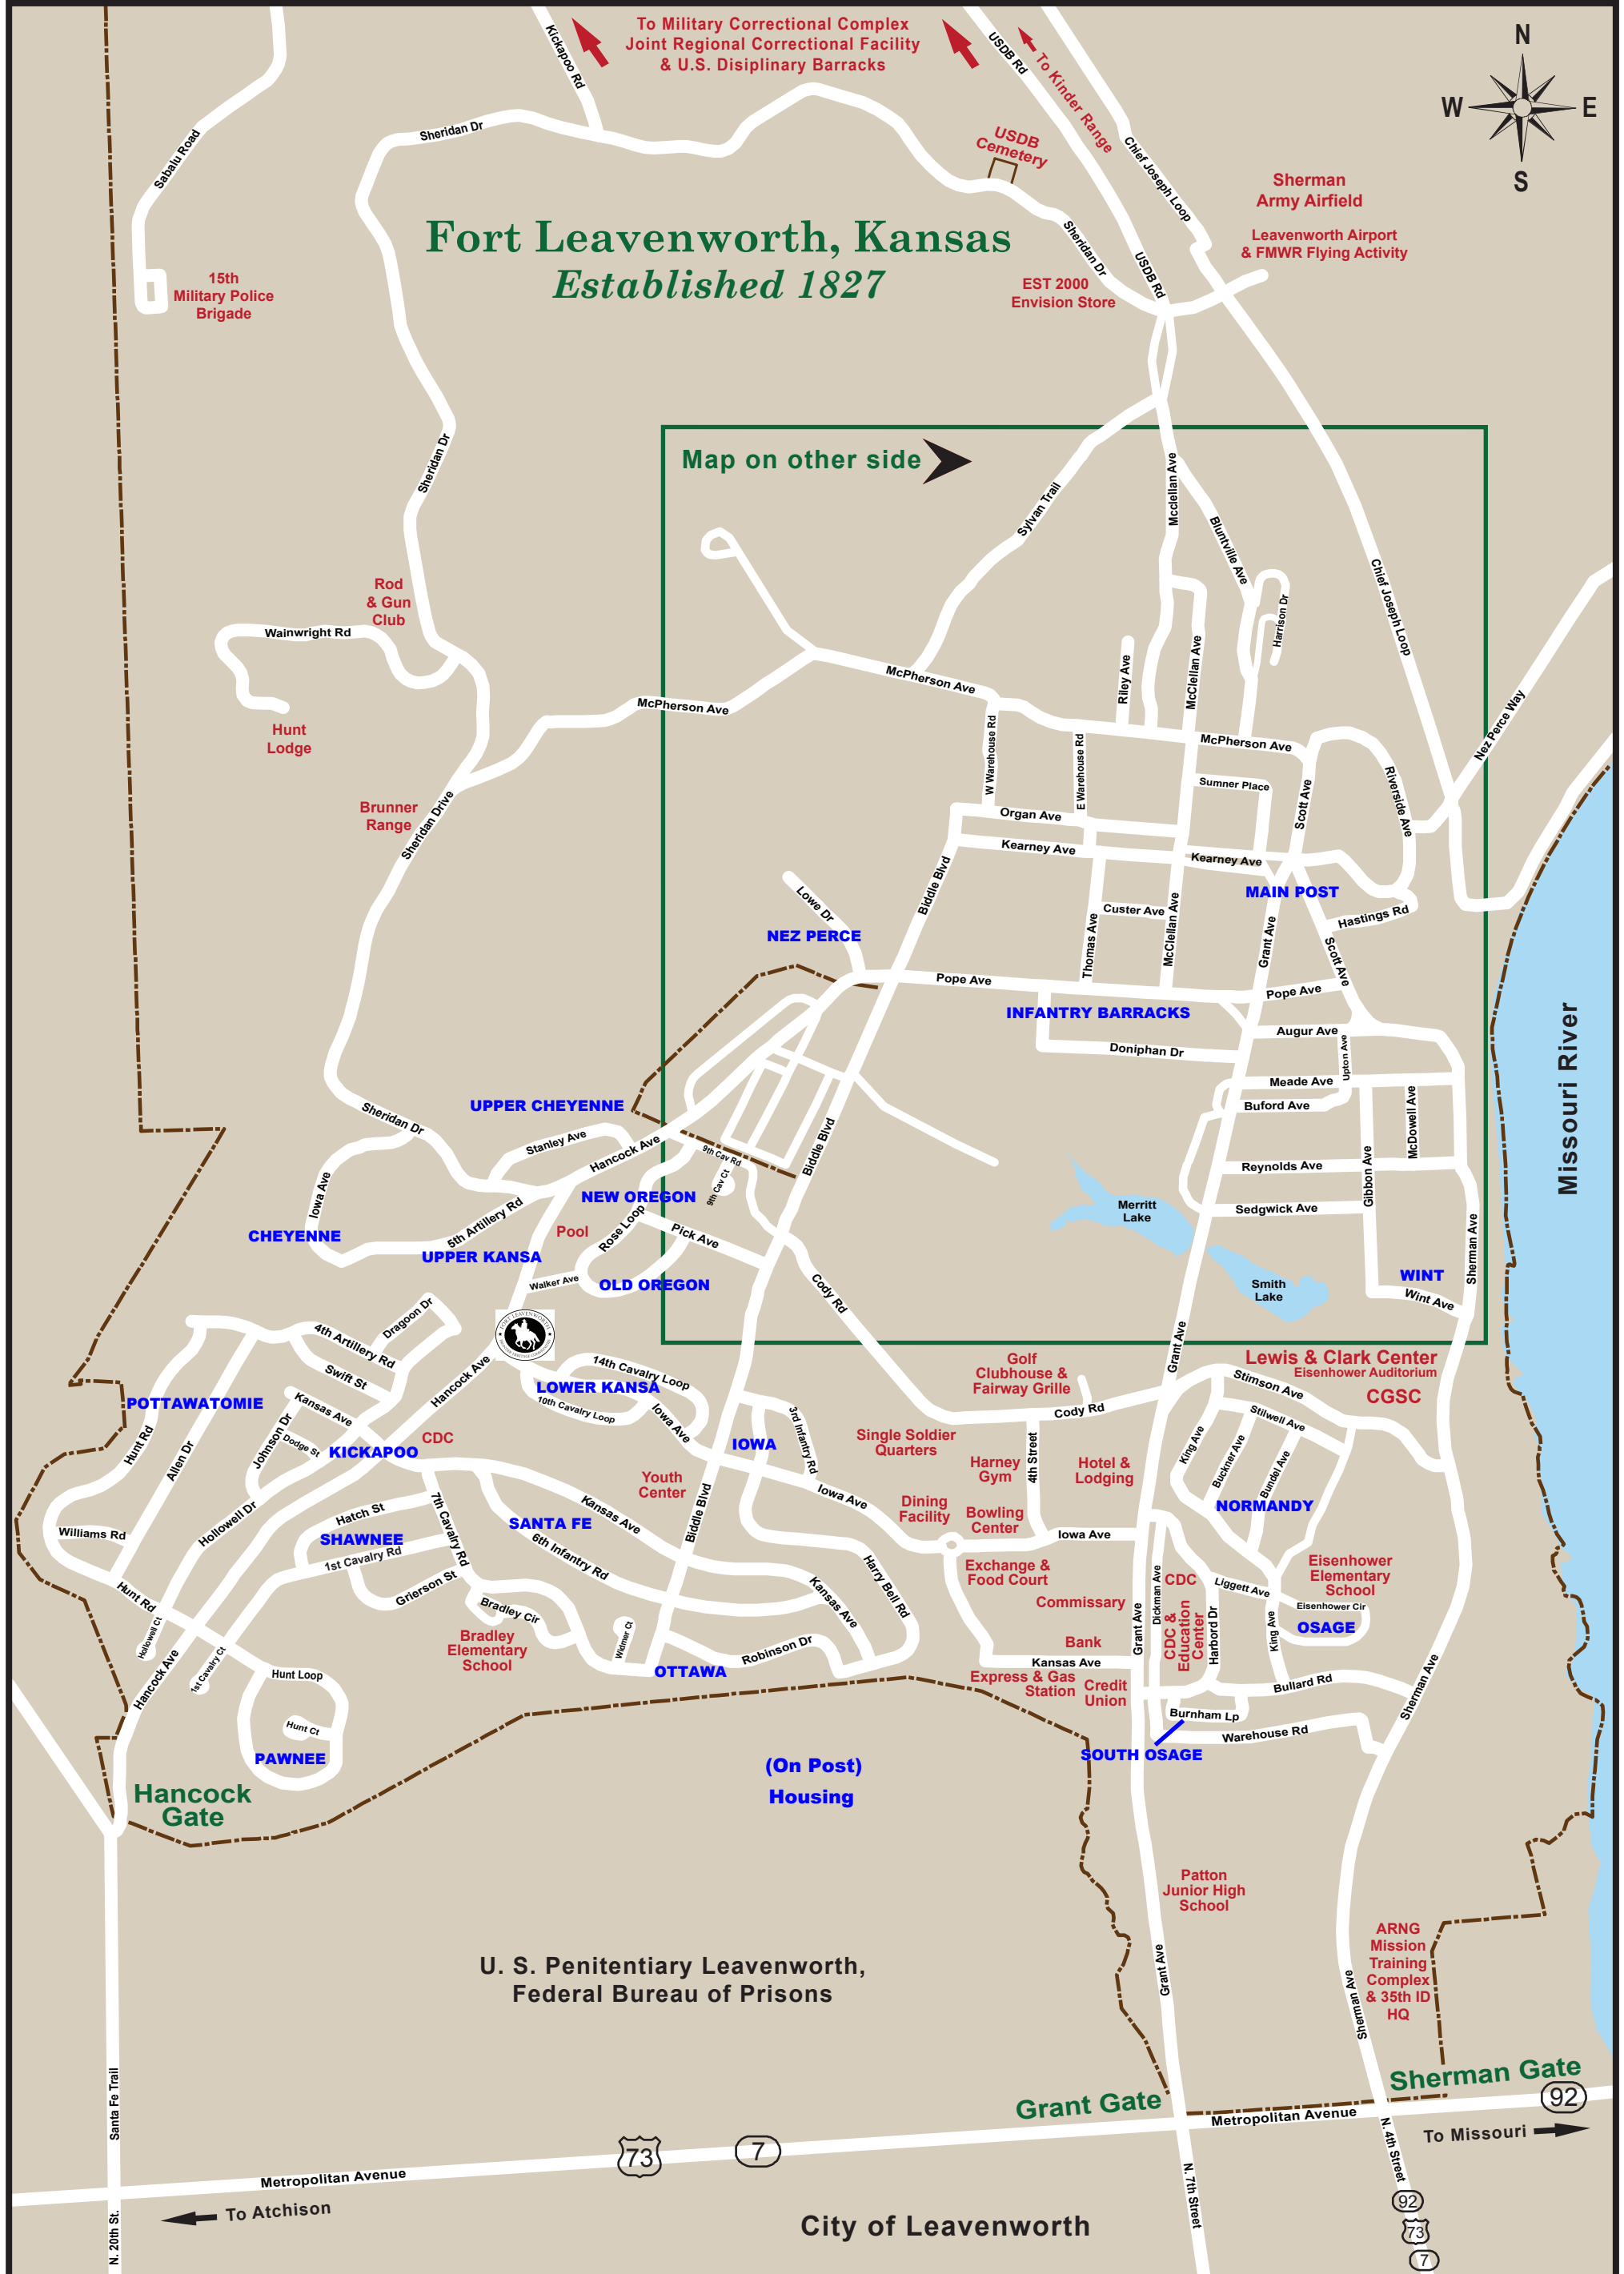

Fort Leavenworth, Kansas

Established 1827

Map on other side

U. S. Penitentiary Leavenworth,
Federal Bureau of Prisons

City of Leavenworth

To Atchison

To Missouri

Fort Leavenworth, Kansas

Established 1827

← Full map on other side

- ◆ Garrison HQ**
- Chaplain
 - Commander
 - Deputy CDR / CSM
 - DA Photos
 - Directorates
 - Human Resources
 - Plans, Training, Mobilization
 - Resource Management
 - Document Services
 - Operations Center (IBOC)
 - Public Affairs / The Lamp
 - Safety Office
 - Staff Duty Office