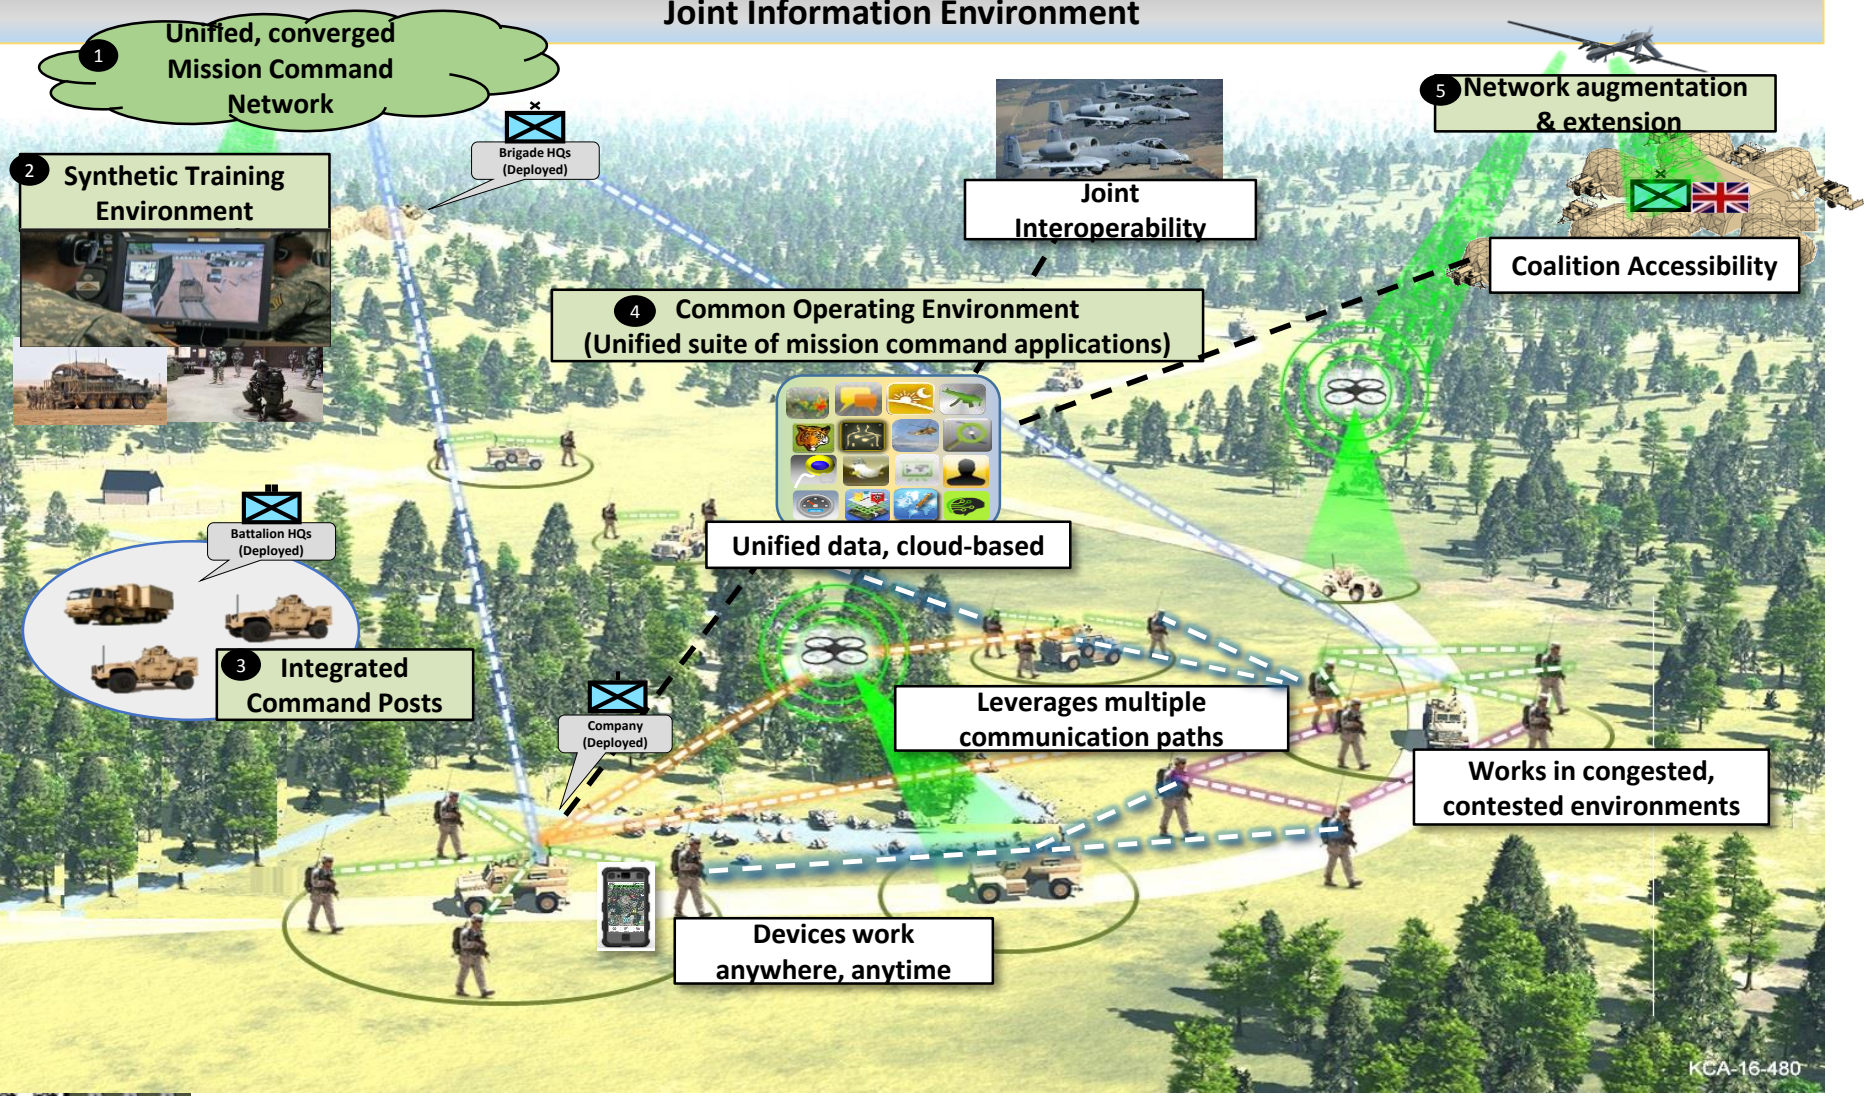

Mission Command Center of Excellence STE Industry Day Brief

18 Sep 2017

**Further dissemination only as directed by TCM ITE, 410 Kearney Ave.,
Fort Leavenworth, KS 66027 or higher authority. This dissemination
was made on 7 SEP 17.**

Mission Command Network Capabilities

Global Enterprise

Joint Information Environment

KCA-16-480

Expeditionary, Mobile: Home Station → Enroute → Deployed
Self-Healing, self-generating: works in all environments